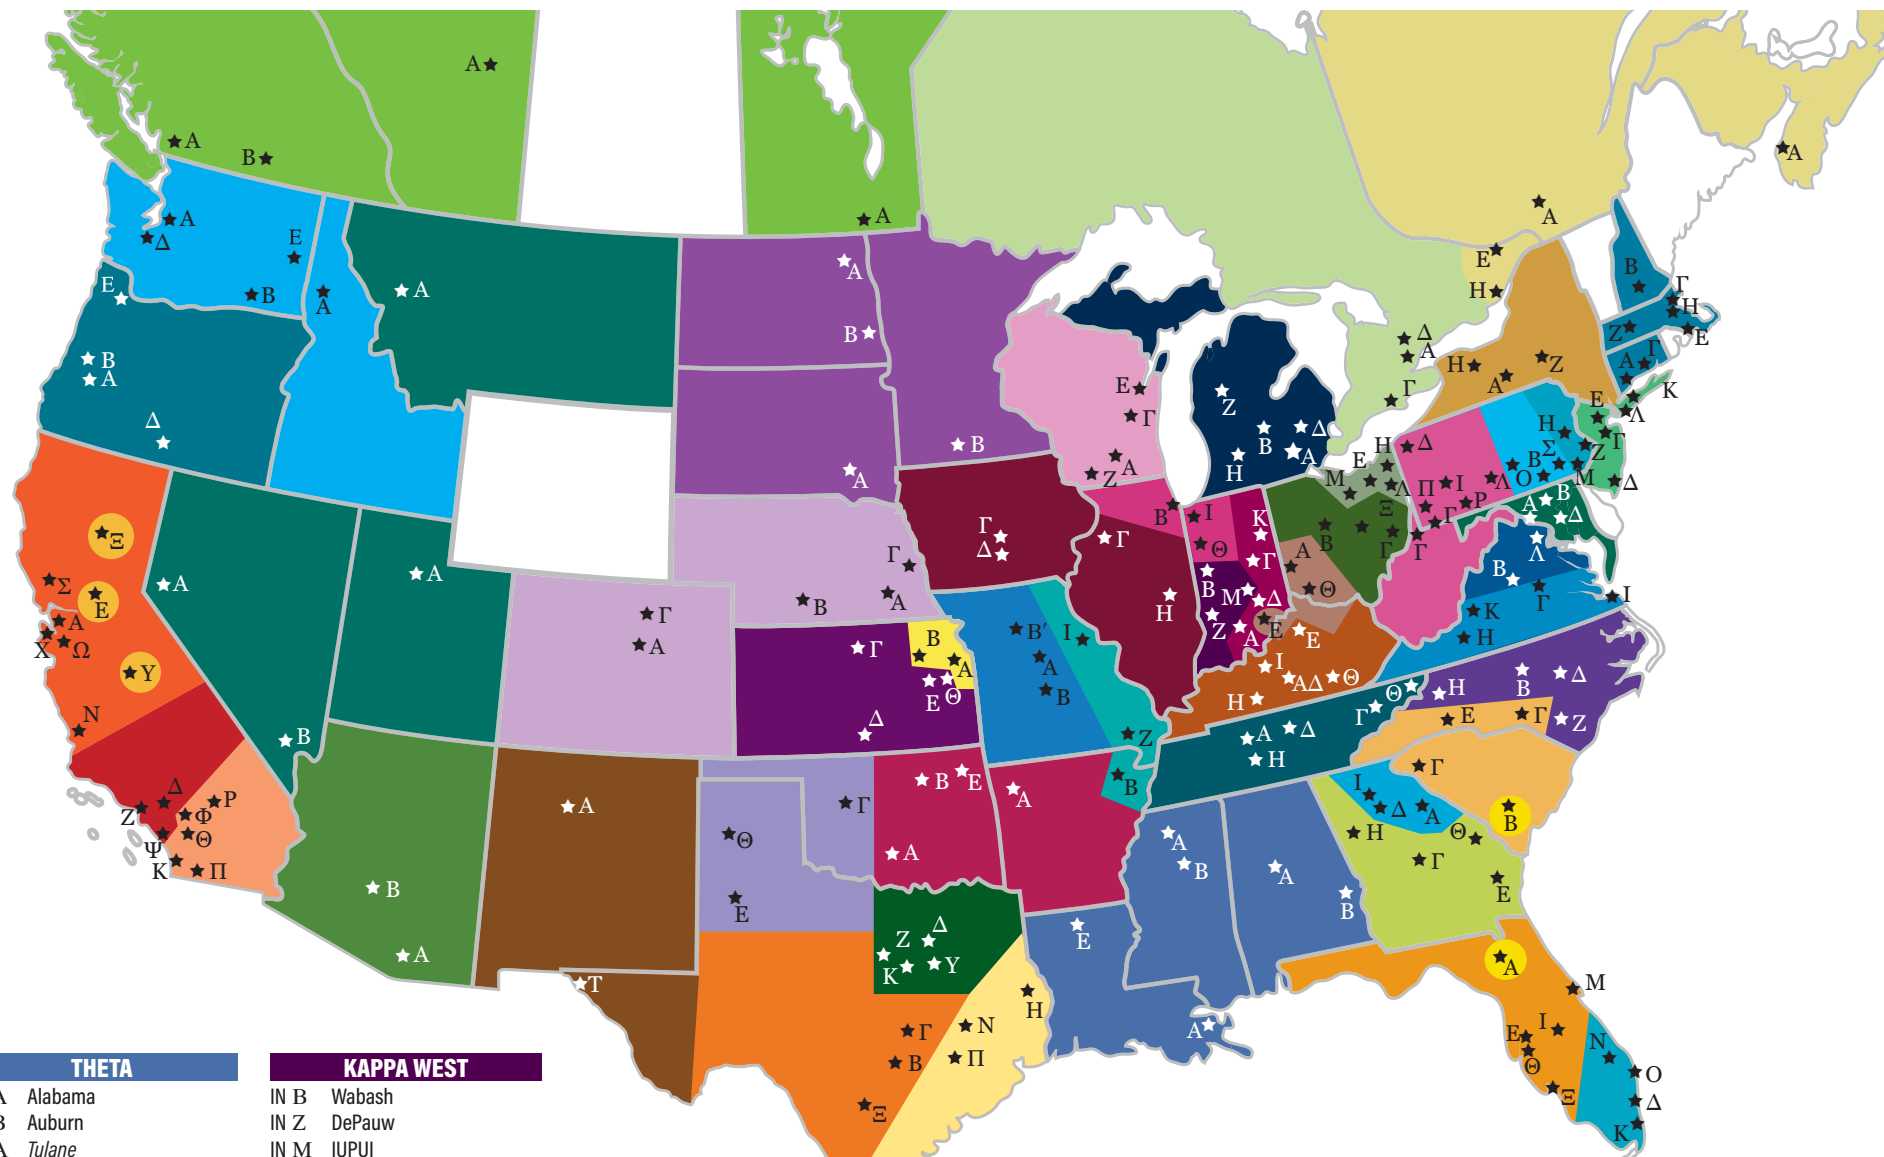

GAMMA SOUTH

MD A Maryland
MD B McDaniel
MD Γ Washington
MD Δ Johns Hopkins
PP-Scott R. Lynch
GC-J. David Almacy

GAMMA WEST

PA B Gettysburg
PA O Shippensburg
PA Σ Millersville
PP-Matthew W. Groff
GC-Thomas A. Balzer

DELTA EAST

NC B UNC-Chapel Hill
NC Δ North Carolina State
NC Z Campbell
NC H Appalachian State
PP-Bruno R. Baudet
GC-J. David Almacy

DELTA NORTH

VA B Virginia
VA Δ George Mason
PP-Austin A. Deray
GC-J. David Almacy

DELTA SOUTH

VA H Virginia Tech
VA I Old Dominion
VA K Radford
PP-Kevin R. Rice
GC-J. David Almacy

DELTA WEST

NC Γ Davidson
NC E North Carolina, Charlotte
SC Γ Clemson
PP-Jon 'Tad' Derrick
GC-J. David Almacy

EPSILON NORTH

GA A Georgia
GA Δ Georgia Tech
GA I North Georgia
PP-Travis M. McCloskey
GC-J. David Almacy

EPSILON SOUTH

GA Γ Mercer
GA E Georgia Southern
GA H West Georgia
GA Θ Augusta
PP-Michael S. Hansberger
GC-J. David Almacy

ZETA NORTH

OH B Ohio Wesleyan
OH Γ Ohio
OH Ξ Otterbein
PP-Allan R. Williams
GC-Thomas A. Balzer

ZETA WEST

IN E Hanover
OH A Miami
OH Θ Cincinnati
PP-Allen Cole
GC-Thomas A. Balzer

ETA NORTH

KY ΔΔ Centre
KY E Kentucky
KY H Western Kentucky
KY Θ Eastern Kentucky
KY I Louisville
PP-Joseph L. Morel
GC-Thomas A. Balzer

ETA SOUTH

TN A Vanderbilt
TN Γ Tennessee
TN Δ Tennessee Tech
TN H Middle Tennessee State
TN Θ East Tennessee State
PP-Christopher Chase Breland
GC-Todd M. Nisbet

KAPPA SOUTH

IN A Indiana
IN Γ Butler
IN Δ Franklin
IN K Ball State
PP-Andrew T. McGuire
GC-Nat J. Love

THETA

AL A Alabama
AL B Auburn
LA A Tulane
LA E Louisiana Tech
MS A Mississippi
MS B Mississippi State
PP-James O. Screven IV
GC-Todd M. Nisbet

IOTA NORTH

WI A Wisconsin, Madison
WI Γ Ripon
WI E St. Norbert
WI Z Wisconsin, Whitewater
PP-Adam B. Warriner
GC-Nat J. Love

IOTA SOUTH

IL B Chicago
IN Θ Purdue
IN I Valparaiso
PP-Alexander P. Carrick
GC-Nat J. Love

KAPPA WEST

IN B Wabash
IN Z DePauw
IN M IU/PUI
PP-Dylan Ford
GC-Nat J. Love

KAPPA WEST

IN B Wabash
IN Z DePauw
IN M IU/PUI
PP-Dylan Ford
GC-Nat J. Love

LAMBDA

MN B Minnesota State, Mankato
ND A North Dakota
ND B North Dakota State
SD A South Dakota
PP-Sean McClain
GC-Nat J. Love

MU EAST

AK B Arkansas State
MO Z Southeast Missouri State
MO I Lindenwood
PP-Ryan T. Frenz
GC-Nat J. Love

MU NORTH

MO A Missouri
MO B' Central Methodist
MO B Westminster
PP-Timothy S. Steinbeck
GC-Nat J. Love

MU WEST

AR A Arkansas
OK A Oklahoma
OK B Oklahoma State
OK E Rogers State
PP-Donald C. Bowers
GC-Todd M. Nisbet

MU SOUTH

AR A Arkansas
OK A Oklahoma
OK B Oklahoma State
OK E Rogers State
PP-Donald C. Bowers
GC-Todd M. Nisbet

MU WEST

KS A Kansas
KS B Washburn
PP-Jeffrey A. Dillon
GC-Nat J. Love

NU

KS Γ Kansas State
KS Δ Wichita State
KS E Emporia State
KS Θ Ottawa
PP-Anthony St. Clair
GC-Nat J. Love

OMICRON EAST

CA D Southern California
CA Z CSUN
CA Ψ Loyola Marymount
PP-Christopher Wagoner
GC-Moe Stephens II

OMICRON NORTHEAST

CA E California, Davis
CA Ξ California State, Chico
CA Y California State, Fresno
PP-David Kovacovich
GC-Moe Stephens II

OMICRON NORTHWEST

CA A California, Berkeley
CA N Cal Poly
CA Σ Sonoma State
CA X San Francisco
CA Ω Santa Clara
PP-Michael J. Ogg
GC-Moe Stephens II

OMICRON SOUTH

CA Θ California, Irvine
CA K California, San Diego

PI NORTH

CA Π San Diego State
CA P La Verne
CA Φ Chapman
Omicron South-Ivan L. Ayro
GC-Moe Stephens II

PI SOUTH

OR A Oregon
OR B Oregon State
OR Δ Oregon Institute of Tech.
OR E Portland State
PP-John S. Lidstrom
GC-Moe Stephens II

RHO EAST

TX N Texas A&M

PI NORTH

TX II Sam Houston State
TX H Stephen F. Austin State
PP-Russell A. Carman
GC-Todd M. Nisbet

RHO NORTH

TX Δ Southern Methodist
TX Z Texas Christian
TX K Texas, Arlington
TX Y Texas, Dallas
PP-Steven C. Finn
GC-Todd M. Nisbet

RHO NORTHWEST

OK Γ SWOSU
TX E Texas Tech
TX Θ West Texas A&M
PP-Tucker D. Lee
GC-Todd M. Nisbet

RHO SOUTH

TX B Texas, Austin
TX Γ Southwestern
TX Ξ Texas, San Antonio
PP-Philip S. Kaberline
GC-Todd M. Nisbet

SIGMA NORTH

MI A Michigan
MI B Michigan State
MI Δ Kettering
MI Z Central Michigan
MI H Western Michigan
PP-Michael J. Boulter
GC-Nat J. Love

SIGMA SOUTH

OH E Akron
OH H Case Western
OH Δ Kent State
OH M Ashland
PP-James D. Warner
GC-Thomas A. Balzer

TAU NORTH

AB A Alberta
BC A British Columbia
BC Γ British Columbia-Okanagan
MB A Manitoba
PP-Nandagopal Ayre
GC-J. David Almacy

TAU SOUTH

MT A Montana
NV A Nevada, Reno
NV B UNLV
UT A Utah
PP-Jason C. Julian
GC-Moe Stephens II

UPSILON NORTH

PA Δ Allegheny
PA I Pittsburgh
PA Λ IUP
PA Π Robert Morris
PA P Carnegie Mellon
WV Γ West Liberty
PP-Richard T. Orr
GC-Thomas A. Balzer

PHI